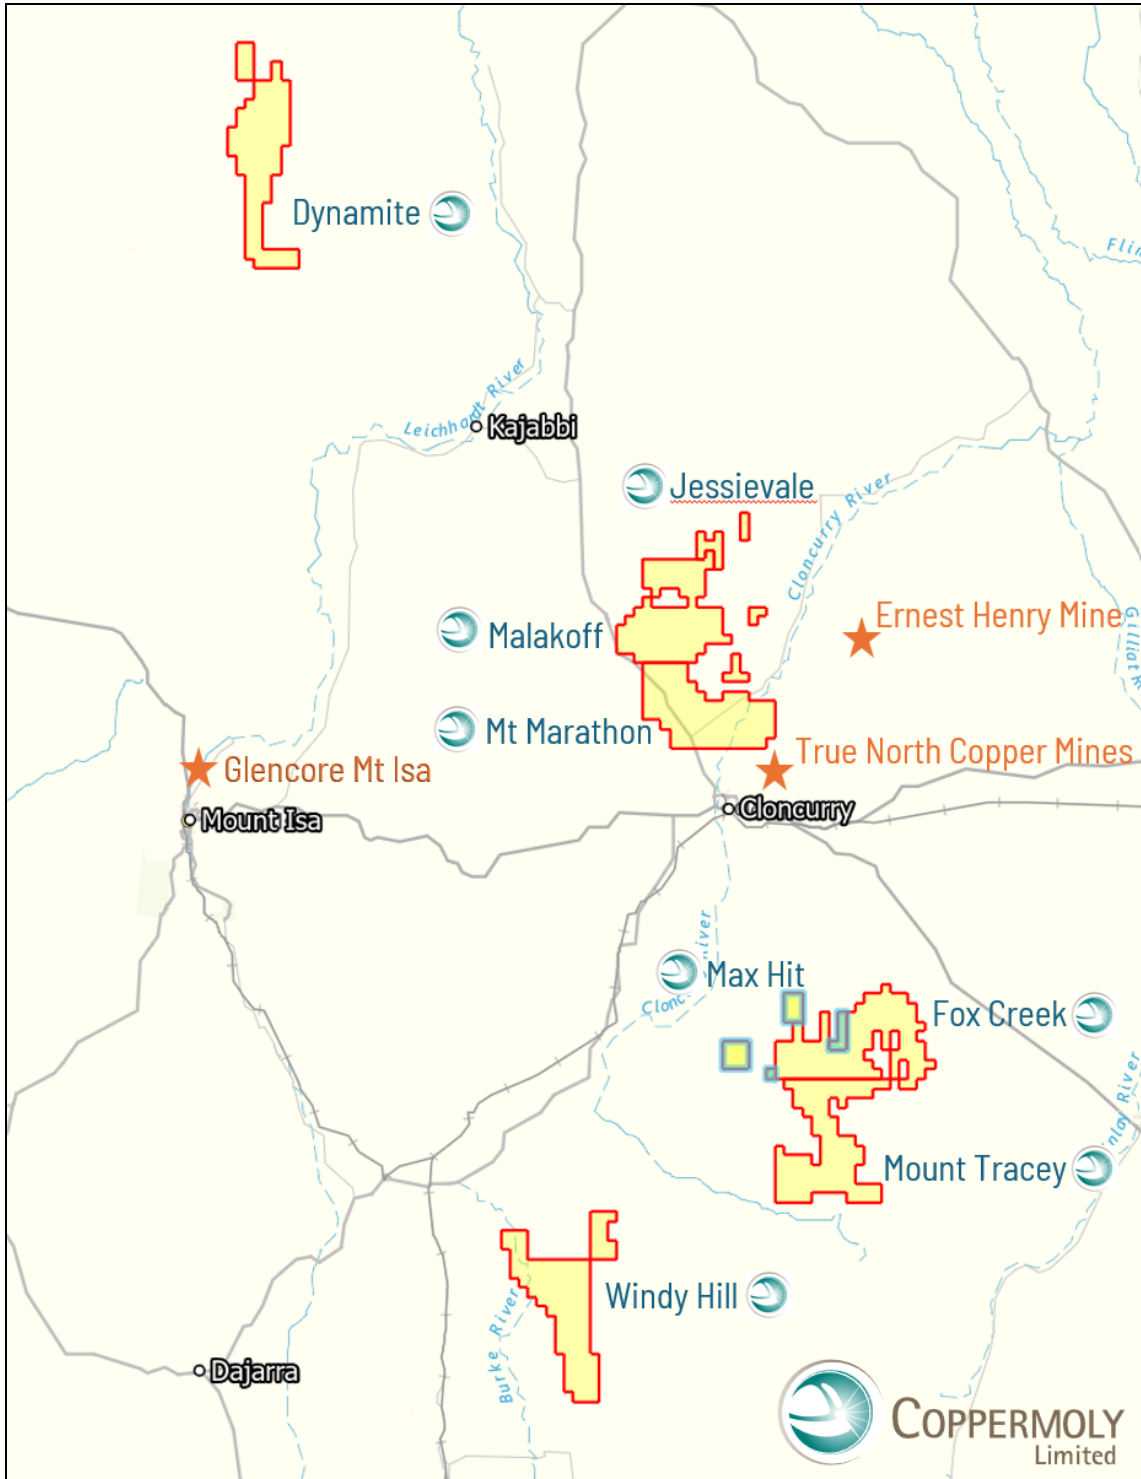

+61 448 349 997

mburke@coppermoly.com.au

ABOUT COPPERMOLY LTD

Coppermoly Ltd is a mineral exploration and resource development company rapidly advancing an exciting portfolio of copper/gold/molybdenum exploration projects in the resource rich Mount Isa Region of QLD. The newly refreshed management and geological team are focused on the accelerated exploration program and resource definition of their high value QLD targets. The Mt Isa Inlier is highly prospective for iron oxide copper gold (IOCG) and shear hosted Cu +/- Au deposits.