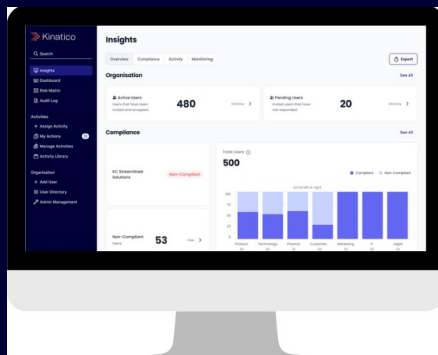

Admin Portal

Administrators

Simple, Secure,
Swift & Synchronised

Mobile App

Workforce

personal use only