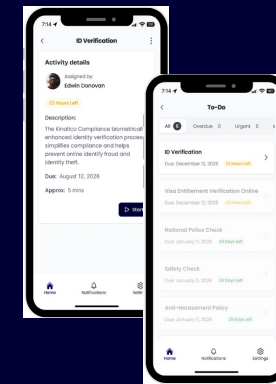

Admin Portal

Administrators

Simple, Secure,
Swift & Synchronised

Mobile App

Workforce

personal use only